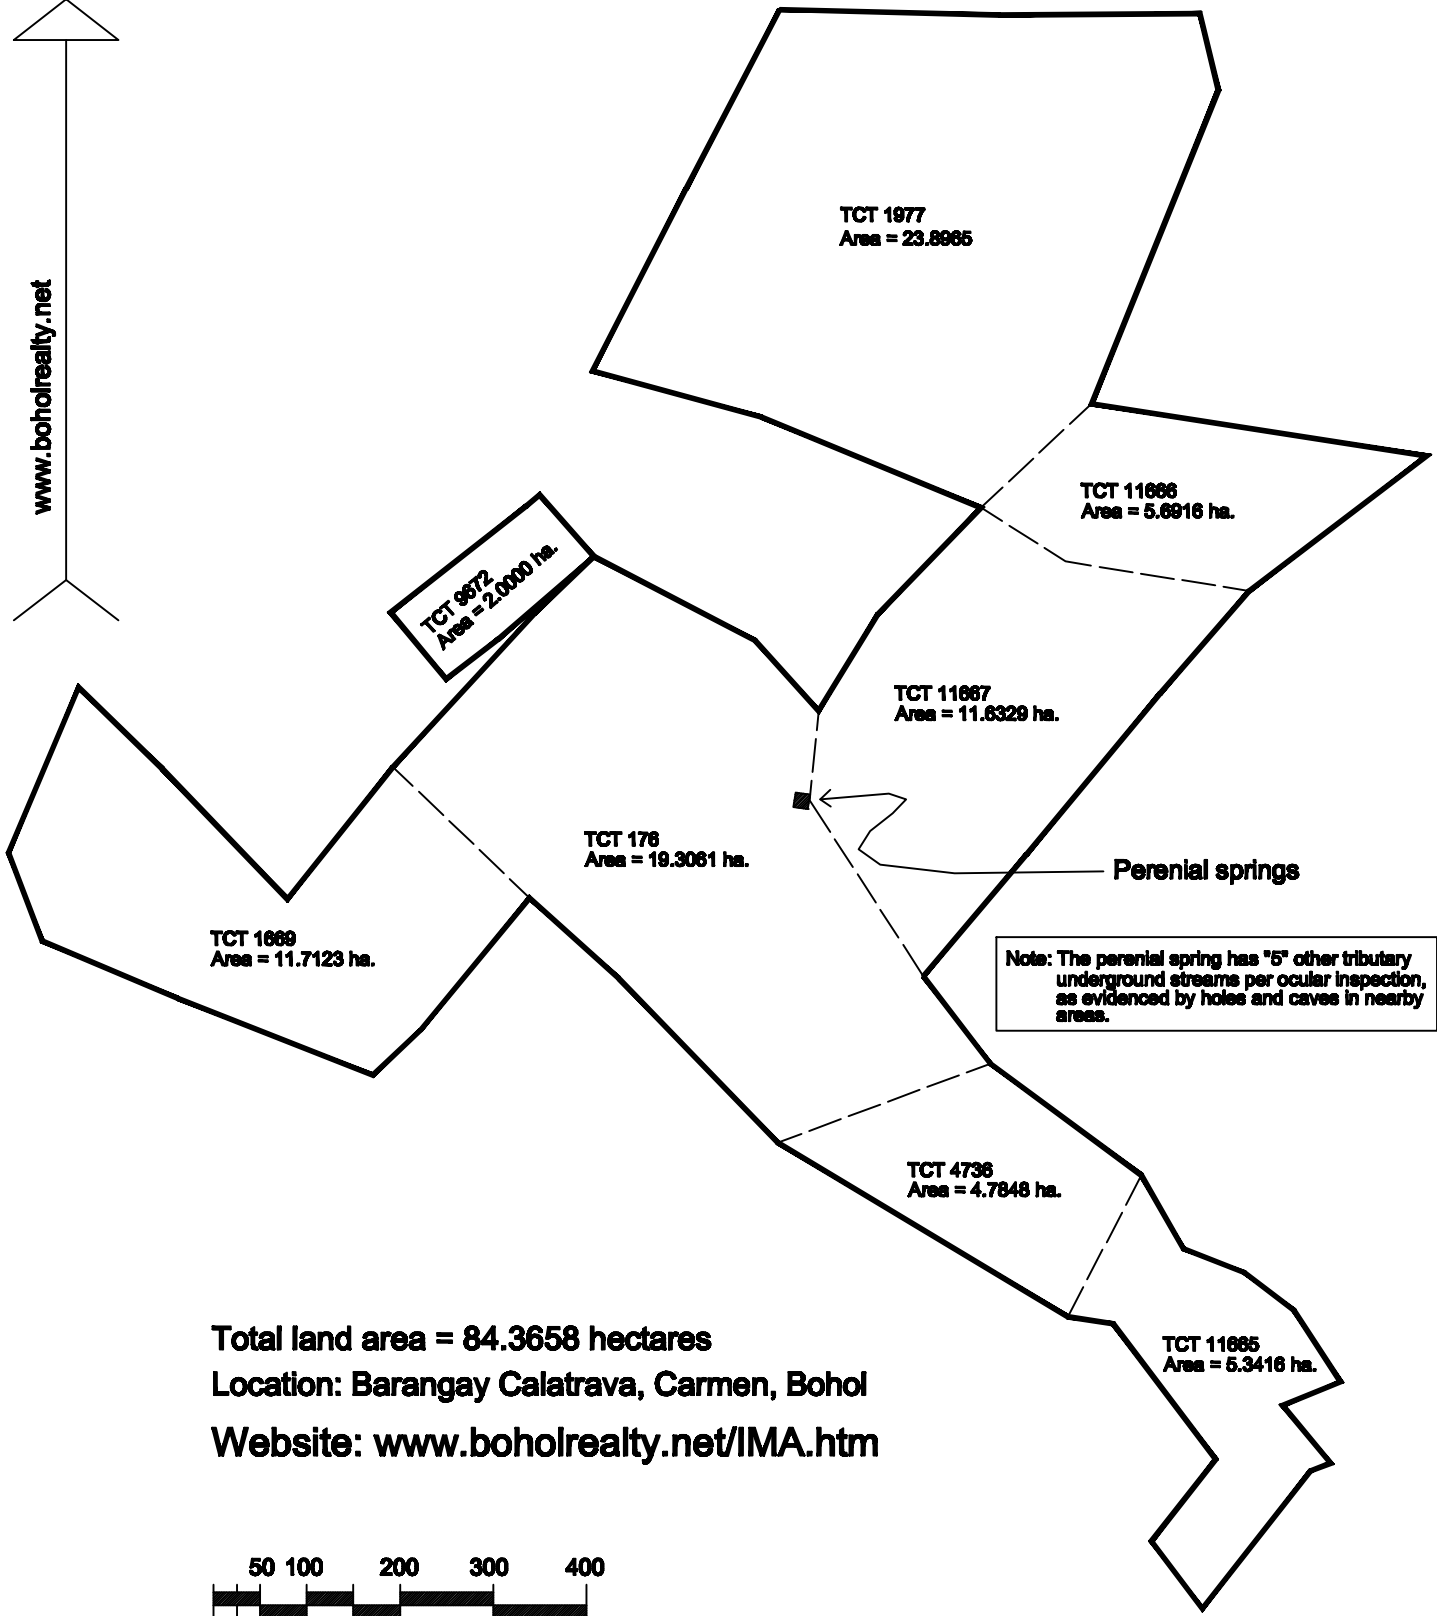

www.boholrealty.net

**Total land area = 84.3658 hectares**  
**Location: Barangay Calatrava, Carmen, Bohol**  
**Website: [www.boholrealty.net/IMA.htm](http://www.boholrealty.net/IMA.htm)**